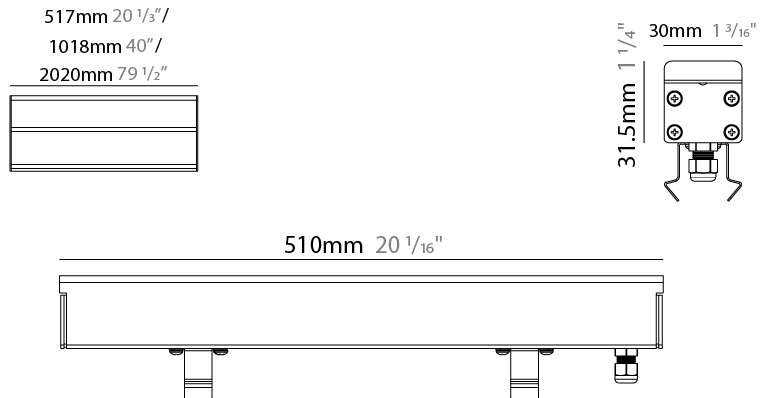

RANGER 30 RECESSED

E12I0030-RGBW

base number

1. To build a product code in our configurator select the specify button on the base model # product page
2. To build a manual product code on this datasheet choose from the options listed below in blue font and add the suffix to the base model #

GENERAL

Series: Ranger 30
Brand: Unonovesette
Division: Exterior
Mounting Type: Recessed
Mounting Location: In-Ground
Subcategory: Drive Over

PHYSICAL

Shape: Rectangle
Length (mm): 510
Length (in): 20
Width (mm): 30
Width (in): 1 1/4
Height (mm): 31.5
Height (in): 1 1/4
Light Distribution: Direct
Weight (kg): 0.56
Weight (lbs): 1.2
Load Resistance (kg): 5000
Load Resistance (lbs): 11023
Fixture Finish: Opal White
Fixture Material: Extruded PMMA with Opal
Cable Details: IP67 300mm Cable

ELECTRICAL

Lamp Type: LED
Input Wattage (W): 11.5
Dimming: DMX
Control Gear: DMX
Driver Included: No
Driver Location: Remote
Driver Type: Constant Voltage - Universal
Driver Class: Class 2
Input Voltage (V): 120 - 277
Output Voltage (V): 24

LED

Color Temperature (°K): RGBW
CRI: >90 CRI
Lamp Life (hrs): 100000
Special LEDs offerings: RGBW

OPTICAL

Optic°: 150
Beam Angle: Diffused
Adjustability: Fixed

RATINGS AND CERTIFICATIONS

Certified By: Certified for North American Standards
IP rating: IP67
IK Rating: IK10