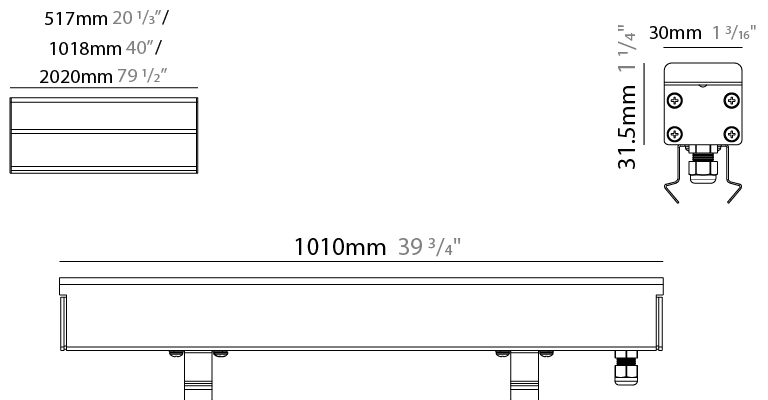

RANGER 30 RECESSED

E12I0031-RGBW

base number

PROJECT	
TYPE	
SPECIFIER	
QUANTITY	
DATE	

1. To build a product code in our configurator select the specify button on the base model # product page
2. To build a manual product code on this datasheet choose from the options listed below in blue font and add the suffix to the base model #

GENERAL

Series: Ranger 30
Brand: Unonovesette
Division: Exterior
Mounting Type: Recessed
Mounting Location: In-Ground
Subcategory: Drive Over

PHYSICAL

Shape: Rectangle
Length (mm): 1010
Length (in): 39 3/4
Width (mm): 30
Width (in): 1 1/4
Height (mm): 31.5
Height (in): 1 1/4
Light Distribution: Direct
Weight (kg): 0.56
Weight (lbs): 2.45
Load Resistance (kg): 5000
Load Resistance (lbs): 11023
Fixture Finish: Opal White
Fixture Material: Extruded PMMA with Opal
Cable Details: IP67 300mm Cable

ELECTRICAL

Lamp Type: LED
Input Wattage (W): 23
Dimming: DMX
Control Gear: DMX
Driver Included: No
Driver Location: Remote
Driver Type: Constant Voltage - Universal
Driver Class: Class 2
Input Voltage (V): 120 - 277
Output Voltage (V): 24

LED

Color Temperature (°K): RGBW
CRI: >90 CRI
Lamp Life (hrs): 100000
Special LEDs offerings: RGBW

OPTICAL

Optic°: 150
Beam Angle: Diffused
Adjustability: Fixed

RATINGS AND CERTIFICATIONS

Certified By: Certified for North American Standards
IP rating: IP67
IK Rating: IK10